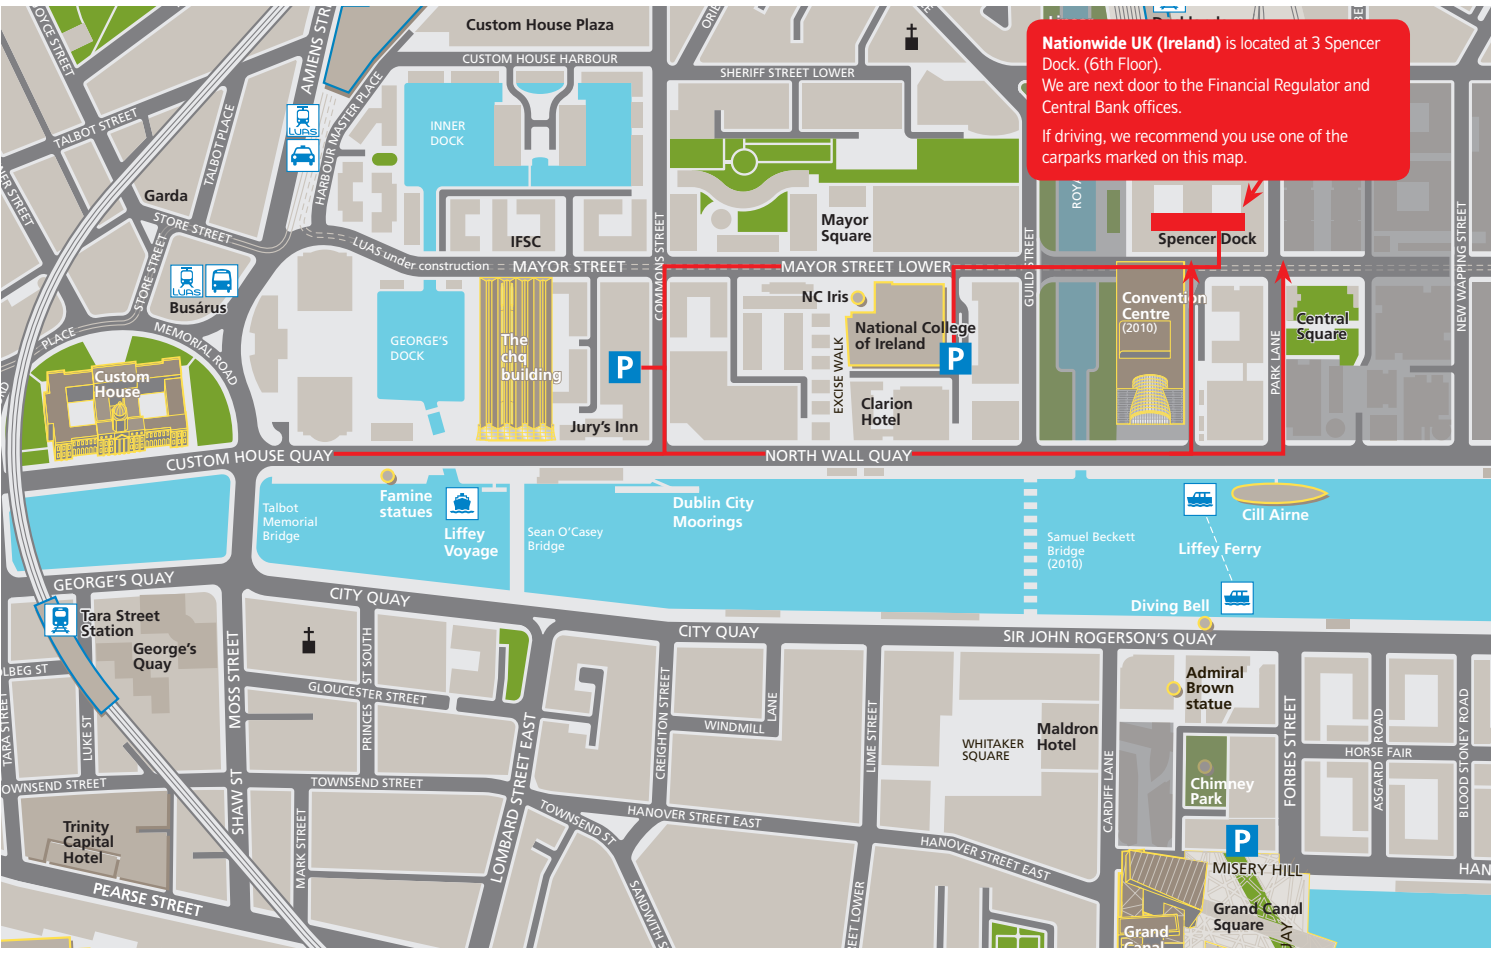

Nationwide UK (Ireland) is located at 3 Spencer Dock, (6th Floor). We are next door to the Financial Regulator and Central Bank offices.

If driving, we recommend you use one of the car parks marked on this map.

Custom House Quay
George's Quay
Tara Street Station
Busáras
Garda

Inner Dock
George's Dock
The Chq Building
Jury's Inn
IFSC
MAYOR STREET
LUAS under construction

Mayor Square
NC Iris
National College of Ireland
Clarion Hotel
MAYOR STREET LOWER
NORTH WALL QUAY

Spencer Dock
Convention Centre (2010)
Central Square
PARK LANE
GUILD STREET

Dublin City Moorings
Liffey Voyage
Liffey Ferry
Cill Airne
Diving Bell
Samuel Beckett Bridge (2010)

Trinity Capital Hotel
Maldron Hotel
Whitaker Square
Chimney Park
Grand Canal
Grand Canal Square
MISERY HILL
FORBES STREET
HANSWORTH QUAY